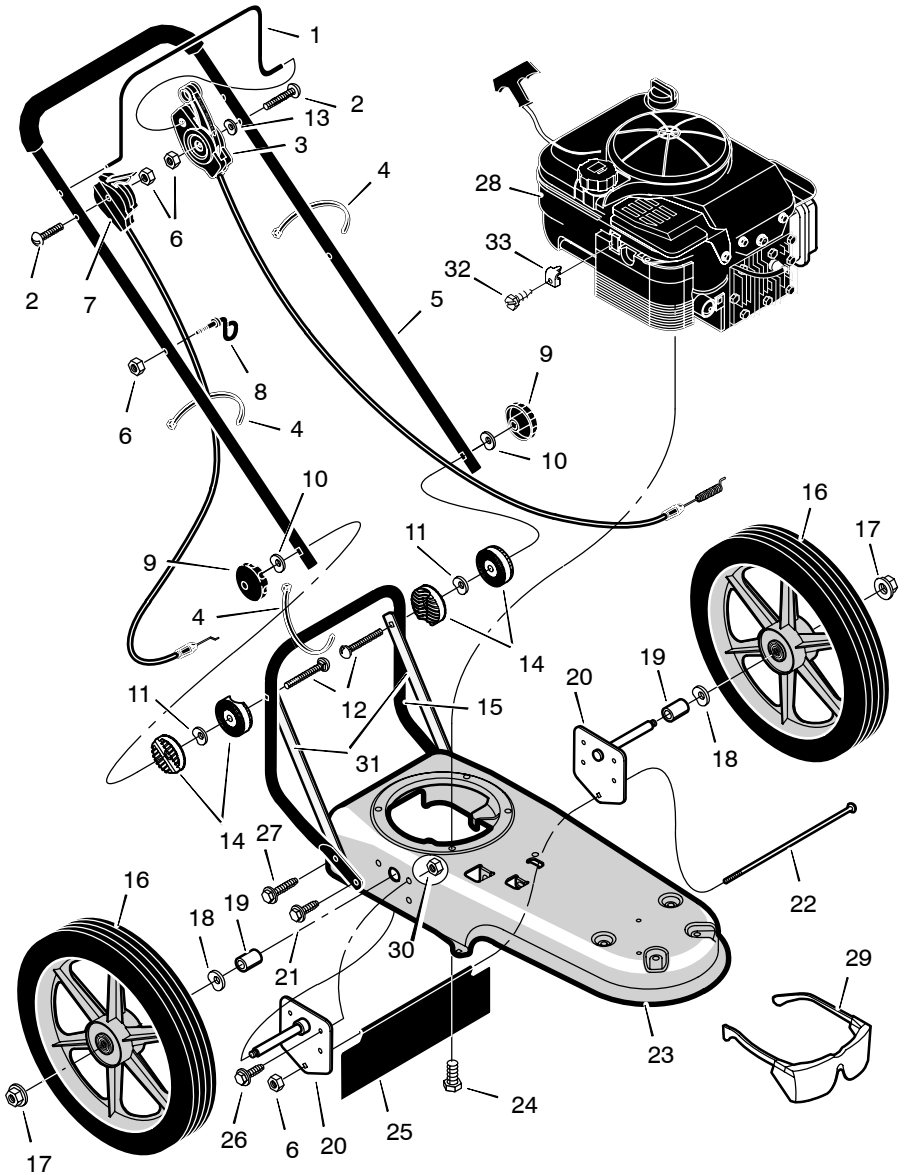

MODEL TM6100x5A

REPAIR PARTS

Key No.	Part No.	Description
1	740198E276	Lever, Stop
2	323035	Bolt
3	740193	Cable, Control Latching
4	071372	Tie, Cable
5	740196E701	Handlebar
6	15x116	Nut
7	1601039	Control, Throttle
8	672510	Guide, Rope
9	740202	Knob, Handlebar
10	783000	Washer
11	711936	Washer, Spring
12	711937	Bolt
13	672292	Spacer
14	740158	Pivot, Handlebar
15	740195E701	Handlebar, Lower
16	740185	Wheel & Tire
17	015x84	Nut, Axle
18	0020x3	Washer, Spring
19	740190	Spacer
20	740188	Assembly, Axle & Bracket
21	26x274	Screw
22	711935	Bolt, Carriage
23	740150E276	Frame
24	025x6	Bolt
25	740192	Shield, Trailing
26	001x45	Bolt
27	26x267	Screw
28	- - - - -	Engine
29	711890	Glasses, Safety
30	015x88	Nut
31	1601040	Support, Handle
32	26x268	Screw
33	042294	Clamp, Throttle
--	F-050204L	Instruction Book & Parts List

MODEL TM6100x5A

REPAIR PARTS

KEY NO.	PART NO.	DESCRIPTION
1	015x84	Nut
2	025x11	Screw
3	740150E276	Deck
4	26x256	Screw
5	740231 Z	Bracket, Idler Assembly
6	009x48	Bolt
7	712403	Spring, Extension
8	740292	Spacer Assembly, Jackshaft
9	712148	Nut
10	17x104	Washer, Flat
11	740171	Pulley, Cutting Head
12	740173	Spacer, Upper Pulley
13	711933	Belt, Trimmer
14	740244	"V" Pulley
15	740179	Pulley, Engine
16	740183	Pulley, Idler
17	018x31	Lockwasher
18	001x20	Bolt
19	26x235	Screw
20	740167	Flap, Debris
22	740205	Shield, Trimmer
23	26x294	Screw
24	1001049	Housing, Jackshaft
25	740300	Shaft, Cutting Head
26	740163	Wrap, Weed
27	712126	Screw
29	740175E276	Assembly, Cutter Head & Wrap
30	712127	Screw, Set
31	740165	Line, Trimmer 0.155 X 21.25
33	740299	Guide, Metal Height
38	712128	Wrench, T-Handle (found in parts bag)