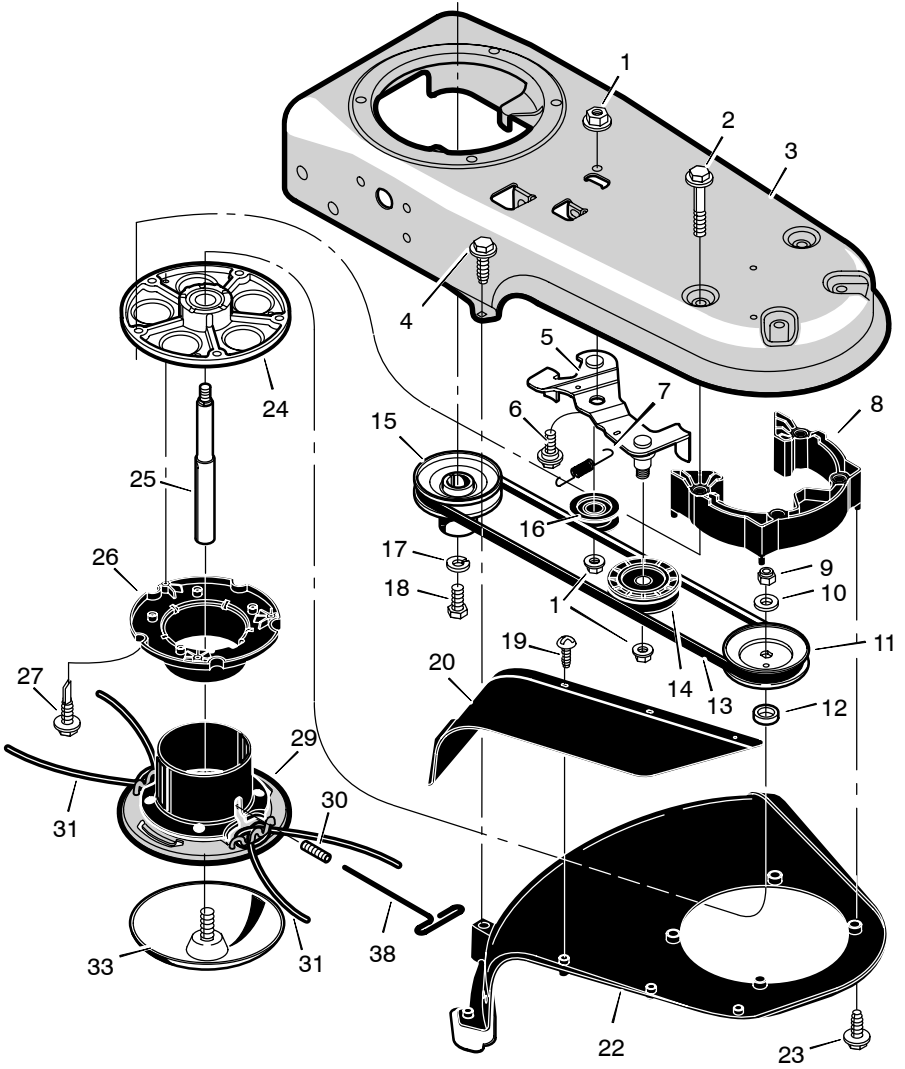

MODEL TM6100x5A

REPAIR PARTS

Key No.	Part No.	Description
1	740198E276	Lever, Stop
2	323035	Bolt
3	740193	Cable, Control Latching
4	071372	Tie, Cable
5	740196E701	Handlebar
6	15x116	Nut
7	1601039	Control, Throttle
8	672510	Guide, Rope
9	740202	Knob, Handlebar
10	783000	Washer
11	711936	Washer, Spring
12	711937	Bolt
13	672292	Spacer
14	740158	Pivot, Handlebar
15	740195E701	Handlebar, Lower
16	740185	Wheel & Tire
17	015x84	Nut, Axle
18	0020x3	Washer, Spring
19	740190	Spacer
20	740188	Assembly, Axle & Bracket
21	26x274	Screw
22	711935	Bolt, Carriage
23	740150E276	Frame
24	025x6	Bolt
25	740192	Shield, Trailing
26	001x45	Bolt
27	26x267	Screw
28	- - - - -	Engine
29	711890	Glasses, Safety
30	015x88	Nut
31	1601040	Support, Handle
32	26x268	Screw
33	042294	Clamp, Throttle
--	F-050204L	Instruction Book & Parts List

MODEL TM6100x5A

REPAIR PARTS

KEY NO.	PART NO.	DESCRIPTION
1	015x84	Nut
2	025x11	Screw
3	740150E276	Deck
4	26x256	Screw
5	740231 Z	Bracket, Idler Assembly
6	009x48	Bolt
7	712403	Spring, Extension
8	740292	Spacer Assembly, Jackshaft
9	712148	Nut
10	17x104	Washer, Flat
11	740171	Pulley, Cutting Head
12	740173	Spacer, Upper Pulley
13	711933	Belt, Trimmer
14	740244	"V" Pulley
15	740179	Pulley, Engine
16	740183	Pulley, Idler
17	018x31	Lockwasher
18	001x20	Bolt
19	26x235	Screw
20	740167	Flap, Debris
22	740205	Shield, Trimmer
23	26x294	Screw
24	1001049	Housing, Jackshaft
25	740300	Shaft, Cutting Head
26	740163	Wrap, Weed
27	712126	Screw
29	740175E276	Assembly, Cutter Head & Wrap
30	712127	Screw, Set
31	740165	Line, Trimmer 0.155 X 21.25
33	740299	Guide, Metal Height
38	712128	Wrench, T-Handle (found in parts bag)